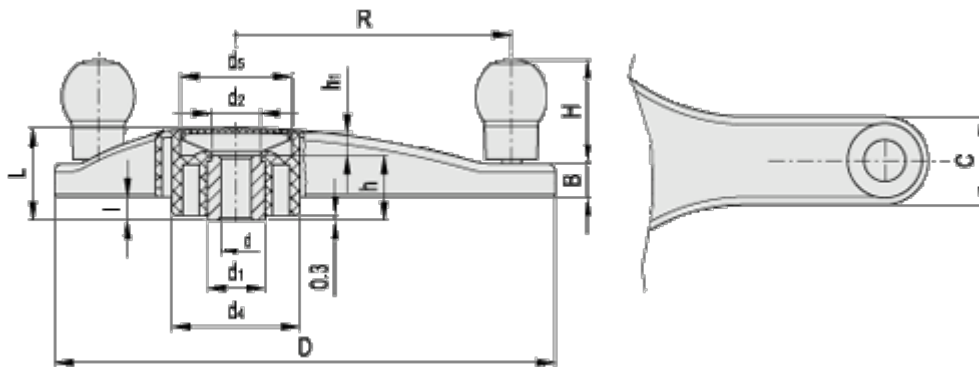

Article number: 23102081114
 Description: E+G Handwheel
 EYK.275+I A-20-C4

Measures

B	= 21	H	= 65
C	= 50	h	= 38
D	= 275	h1	= 14
d1	= 35	l	= 19.5
d2	= 33	L	= 54
d4	= 76	R	= 112.5
d5	= 70		
d h7	= 20		